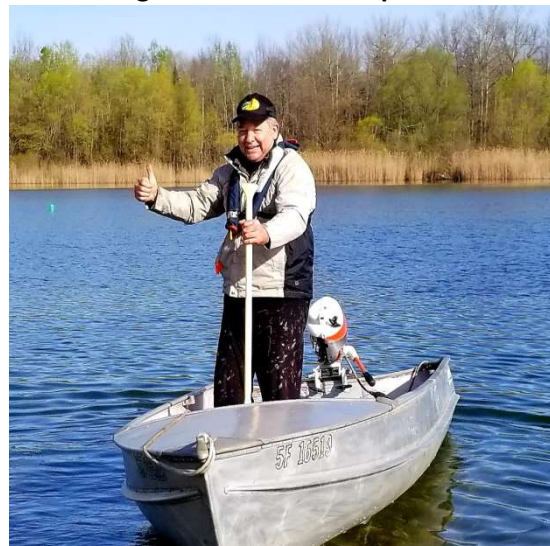

“Spring Run Off” - Spray Lake

Photos: Sandy Kennedy & Dave Hymers

Bruce Reinhart at speed on Spray Lake.

Geoff Gamblin wrenching on his 50's Evinrude.

L-R: Mike Kreckel , August Sapinet & John Blakeman causing trouble in the Swap Meet.

Geoff Gamblin up on plane & running strong.

Spring Run Off-Spray Lake – cont'd

Bruce Reinhart having a perfect day at the tiller of his 25 hp, 1950 MERC 4 cyl, KG-9.

John Kwast has the high speed jet on his Chris Craft "Commander", 10 hp, set just right.

The Boy's searching for treasures in the back of another SUV.